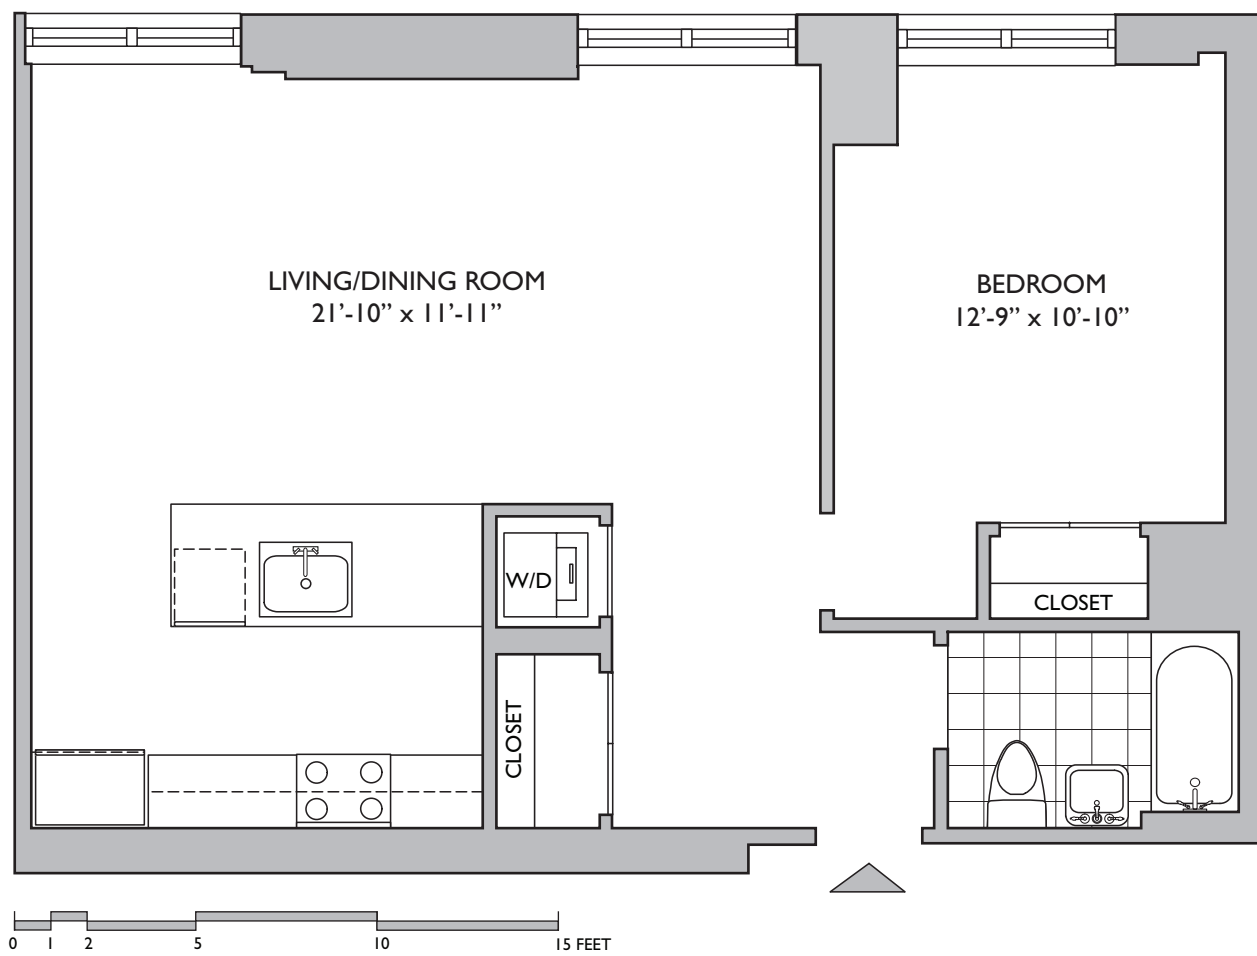

Residence N

One Bedroom, One Bath
8th Floor

768 Square Feet

oro
306 GOLD STREET

The above drawings are conceptual only and are subject to change without notice at the discretion of the developer. The residences square footage totals indicated above are approximate and may vary due to construction. Individual room dimensions may vary based on floor and due to construction. The developer reserves the right to make additions, deletions and modifications. See offering plan for complete details.