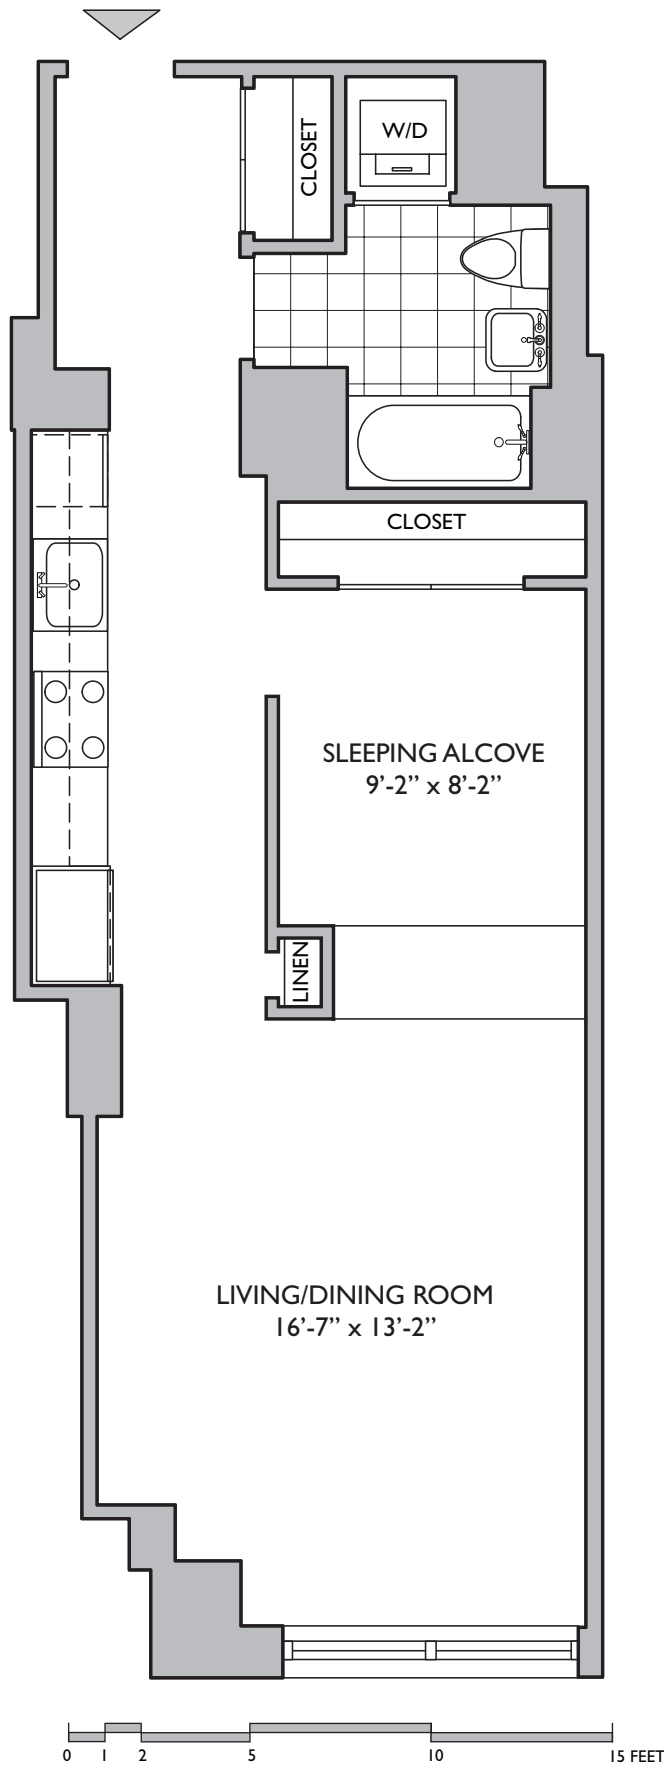

Residence F

Alcove Studio, One Bath
Floors 3 & 4
620 Square Feet

Residence G

Alcove Studio, One Bath
Floors 5-8
620 Square Feet

Floors 3 & 4

Floors 5-8

306 GOLD STREET

The above drawings are conceptual only and are subject to change without notice at the discretion of the developer. The residences square footage totals indicated above are approximate and may vary due to construction. Individual room dimensions may vary based on floor and due to construction. The developer reserves the right to make additions, deletions and modifications. See offering plan for complete details.