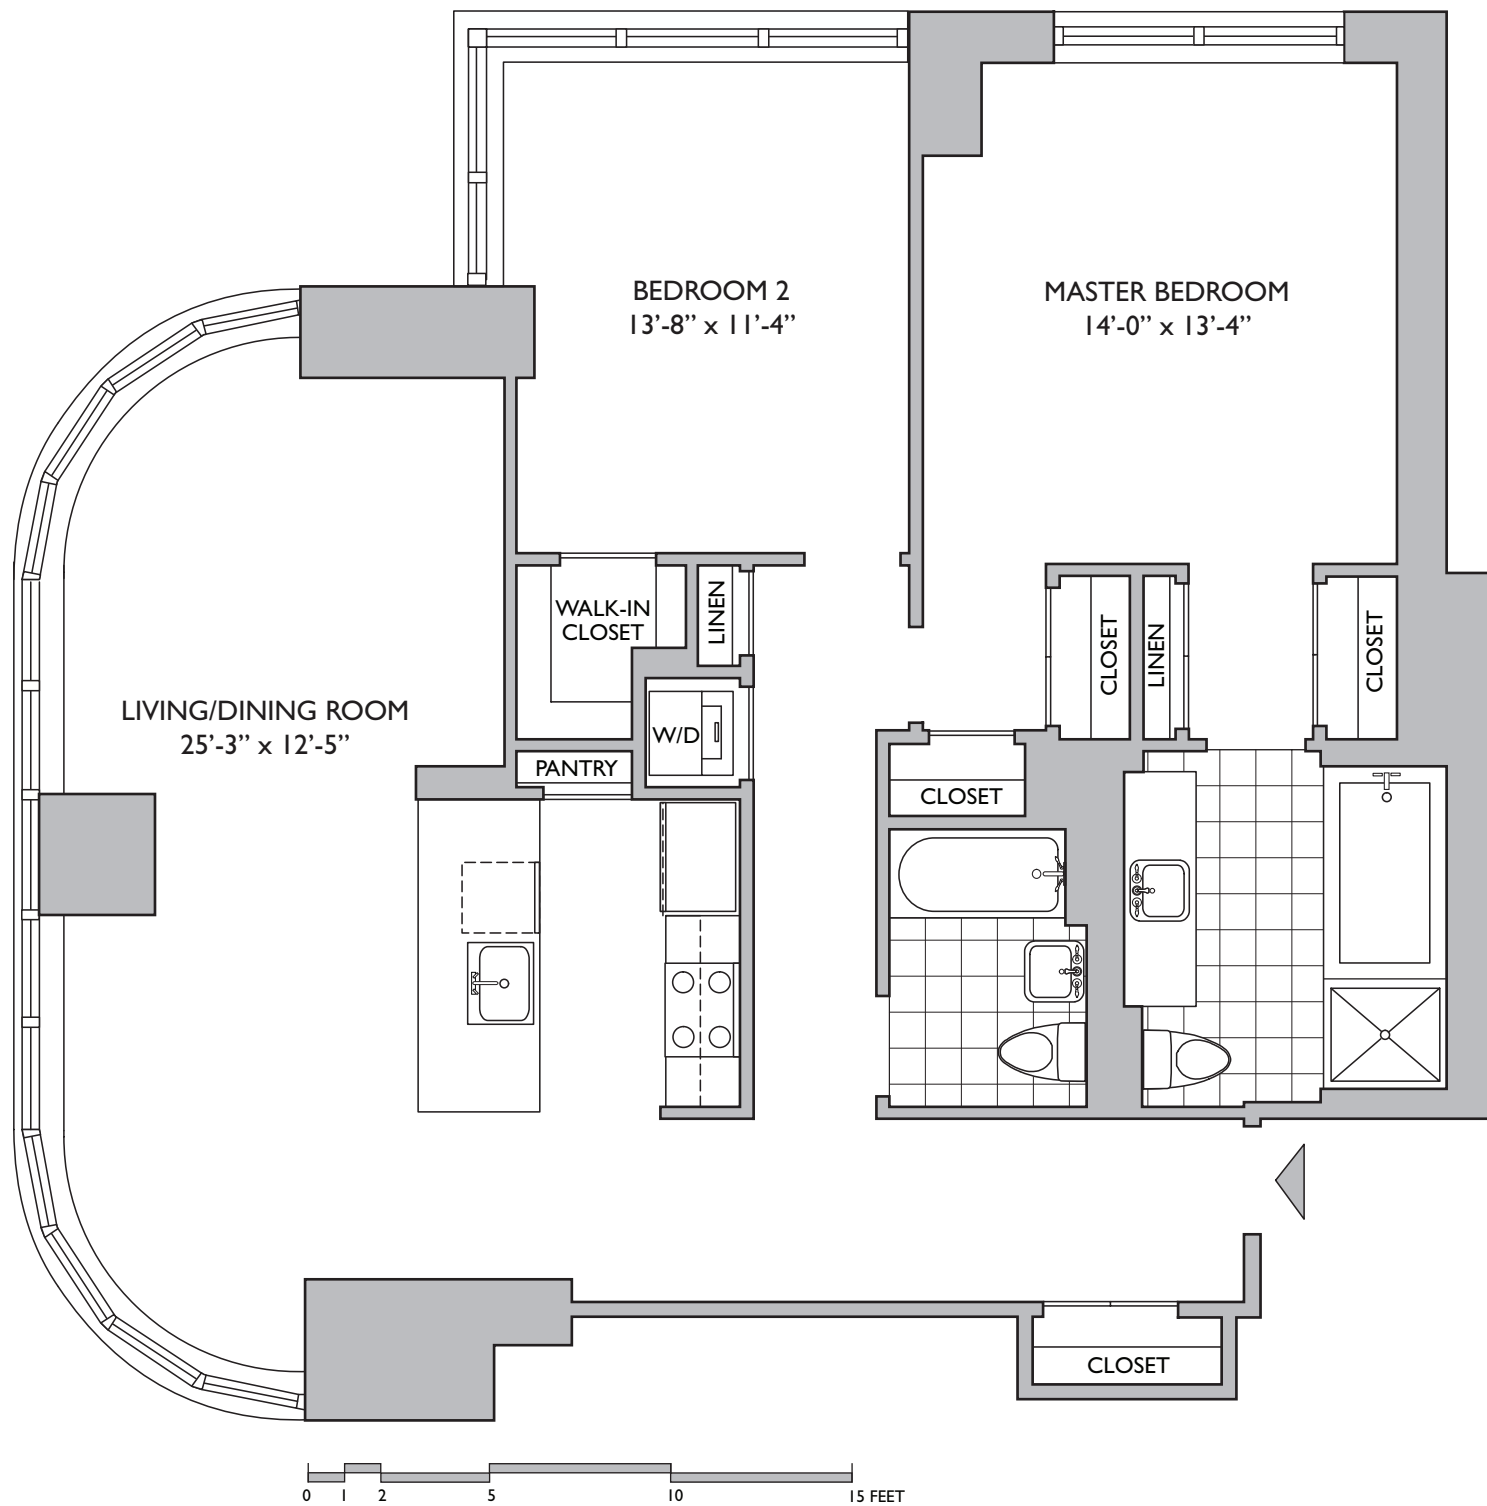

Residence G

Two Bedrooms, Two Baths

Floors 11 & 12

1,314 Square Feet

The above drawings are conceptual only and are subject to change without notice at the discretion of the developer. The residences square footage totals indicated above are approximate and may vary due to construction. Individual room dimensions may vary based on floor and due to construction. The developer reserves the right to make additions, deletions and modifications. See offering plan for complete details.